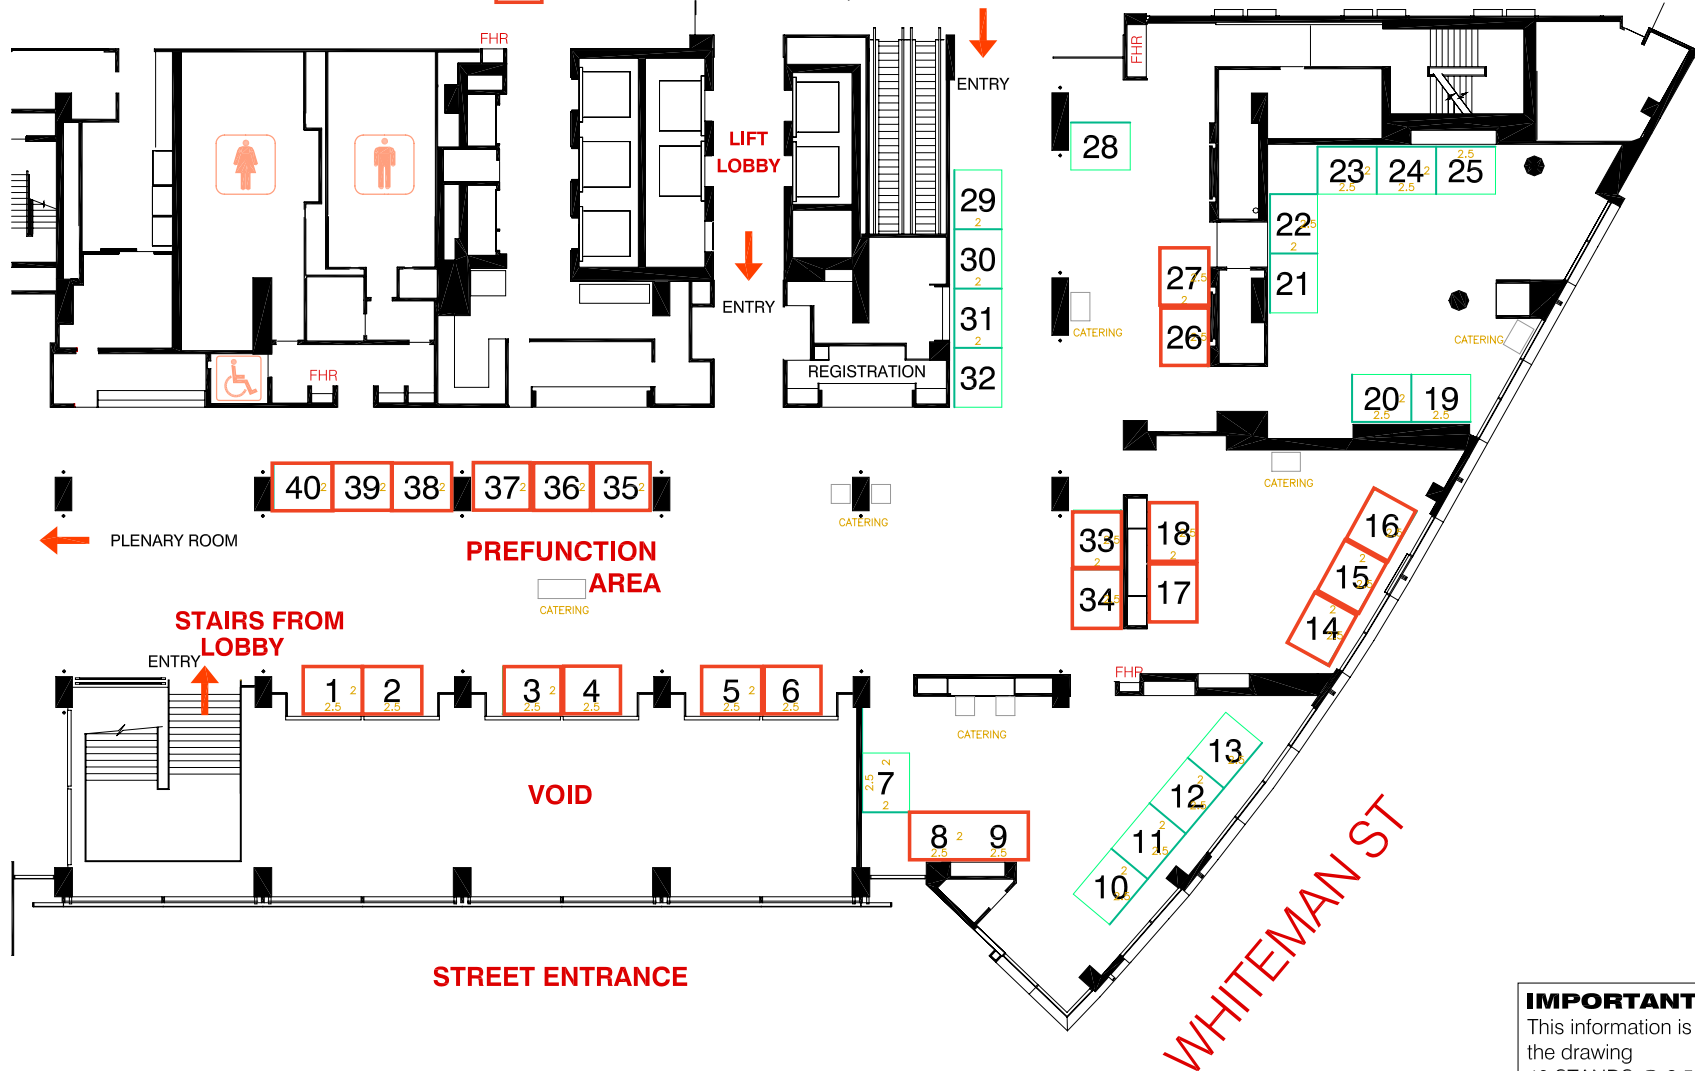

Crown Promenade

40 STANDS OF 2.5x2m

Ethanol Australia 2007 Tradeshow Floor Plan

Booths outlined in red are already reserved.

IMPORTANT
 This information is Critical to the drawing
 40 STANDS @ 2.5mx2m
 6 CATERING STATIONS
 Catering stations are for guide only